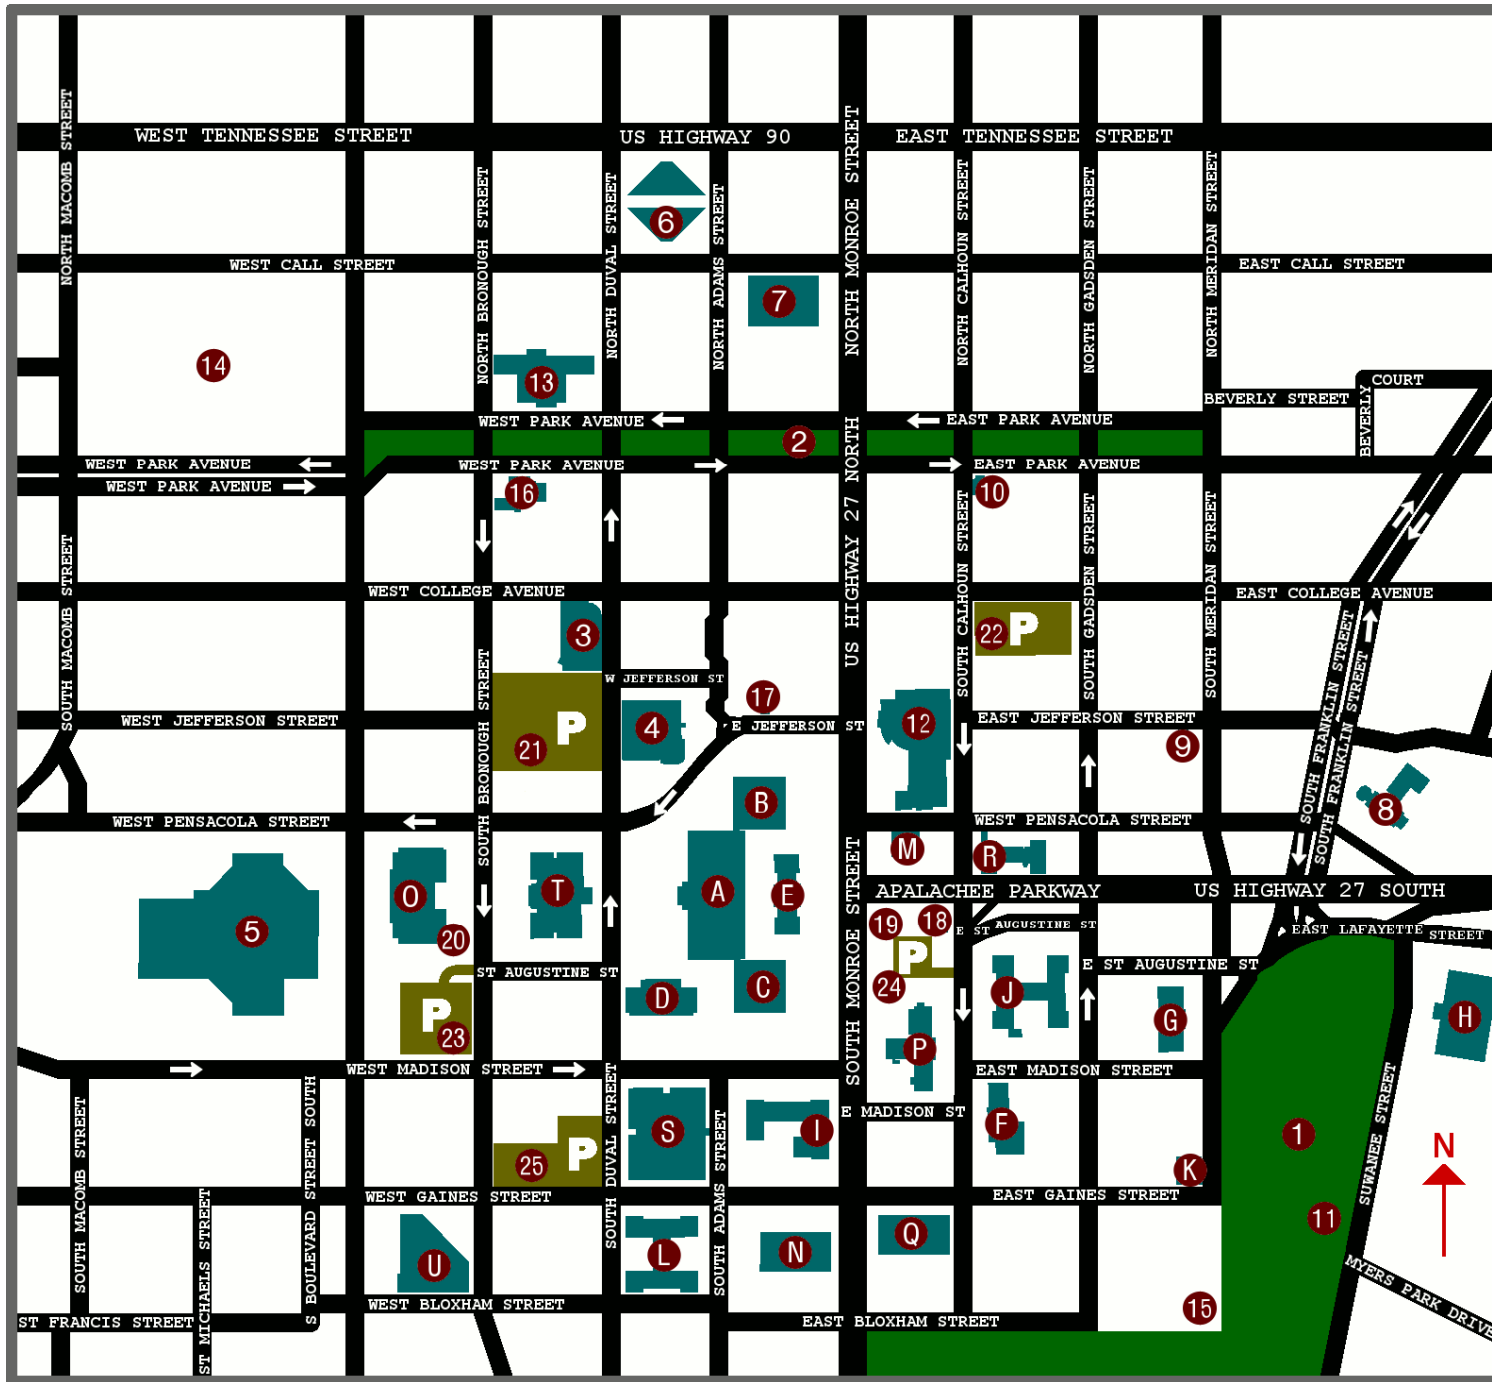

DOWNTOWN TALLAHASSEE MAP

STATE BUILDINGS

- A. CAPITOL
- B. HOUSE OFFICE BUILDING
- C. SENATE OFFICE BUILDING
- D. KNOTT BUILDING
- E. OLD CAPITOL
- F. BLOXHAM
- G. BRYANT
- H. BURNS
- I. CALDWELL
- J. CARLTON
- K. COLEMAN
- L. COLLINS
- M. ELLIOT
- N. FLETCHER
- O. R.A. GRAY (Museum of Florida History)
- P. HOLLAND
- Q. LARSON
- R. MAYO
- S. PEPPER
- T. SUPREME COURT
- U. TURLINGTON

POINTS OF INTEREST

- 1. CASCADE PARK
- 2. CHAIN OF PARKS
- 3. CHALLENGER LEARNING CENTER
- 4. CITY HALL
- 5. CIVIC CENTER
- 6. C.K. STEELE BUS PLAZA
- 7. FEDERAL COURTHOUSE
- 8. FLORIDA BAR
- 9. JOHN G. RILEY HOUSE
- 10. KNOTT HOUSE
- 11. KOREA WAR MEMORIAL
- 12. LEON COUNTY COURTHOUSE
- 13. LEON COUNTY LIBRARY
- 14. OLD CITY CEMETARY
- 15. U.S. POST OFFICE
- 16. PRIME MERIDIAN MARKER
- 17. TALLAHASSEE VISITOR CENTER
- 18. UNION BANK
- 19. VIETNAM WAR MEMORIAL
- 20. WORLD WAR II MEMORIAL

PARKING LOTS

- 21. KLEMAN PLAZA GARAGE
- 22. EASTSIDE PARKING GARAGE
- 23. LOT E PARKING LOT
- 24. LOT 4 PARKING LOT
- 25. DUVAL STREET LOT